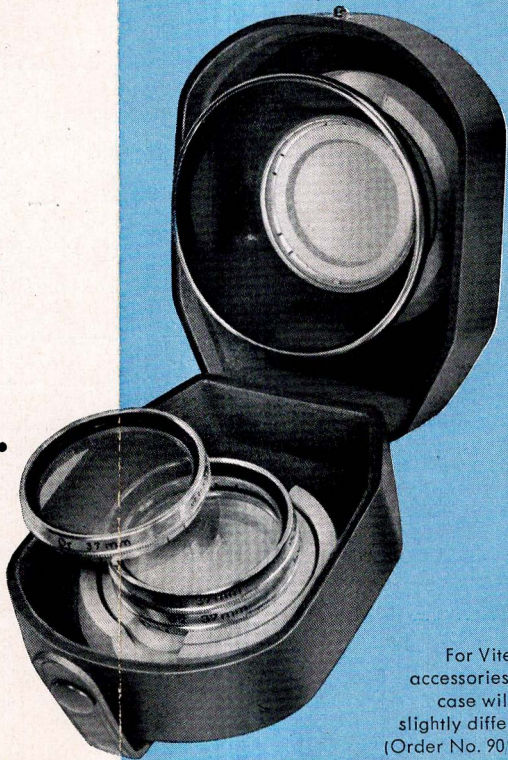

For Vitessa accessories the case will be slightly different (Order No. 90 094)